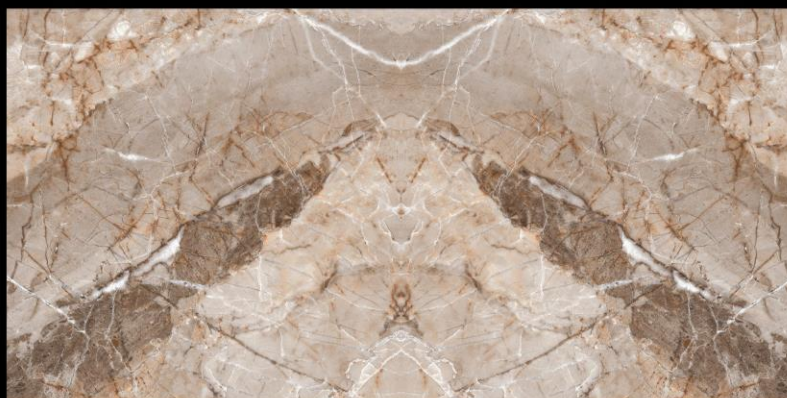

ROMOSO CERAMICA
DESIGN WITHOUT LIMITS

44108

60x120 CM | GLOSSY