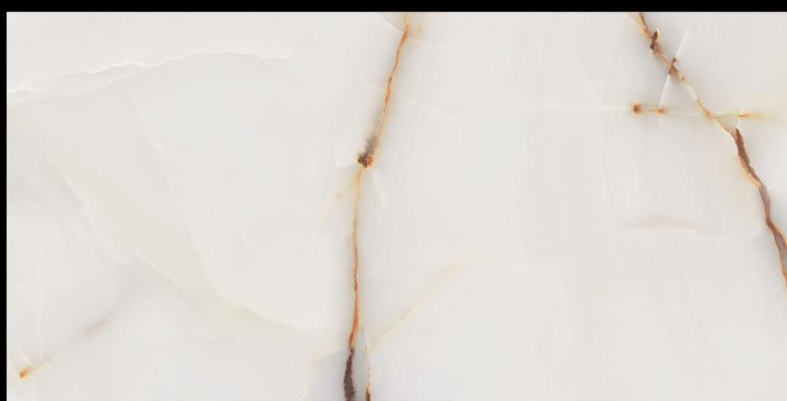

ROMOSO CERAMICA
DESIGN WITHOUT LIMITS

16212

60x120 CM | GLOSSY